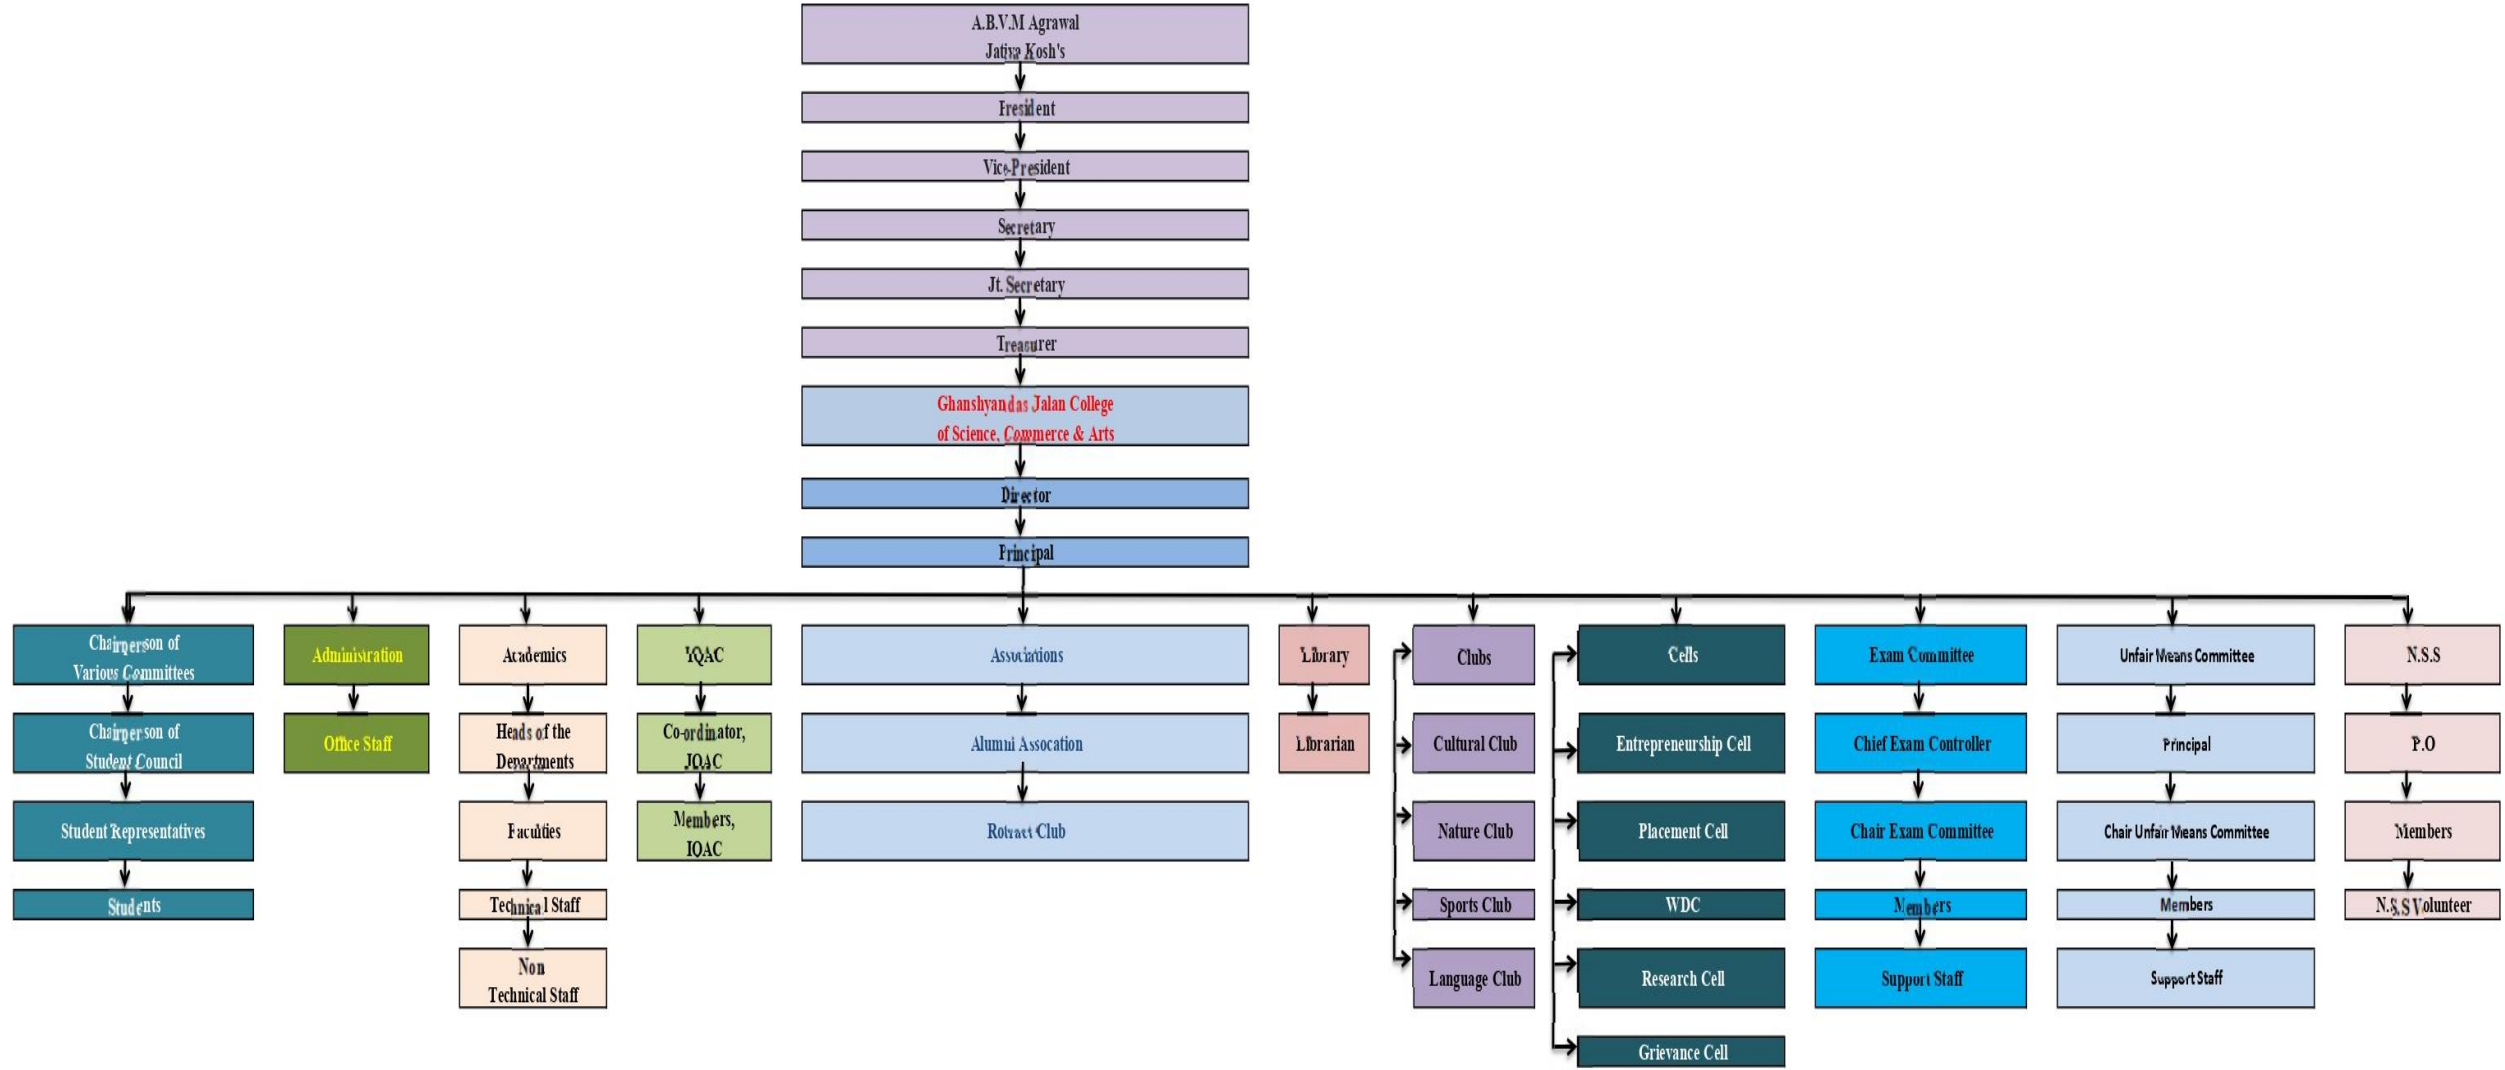

A.B.V.M. AGRAWAL JATIYA KOSH'S
GHANSHYAMDAS JALAN COLLEGE OF SCIENCE, COMMERCE & ARTS
 Upper Govind Nagar, Malad (East), Mumbai – 400097
Affiliated to University of Mumbai

Rajeshwary G.

Dr. Rajeshwary Govindappa
Principal